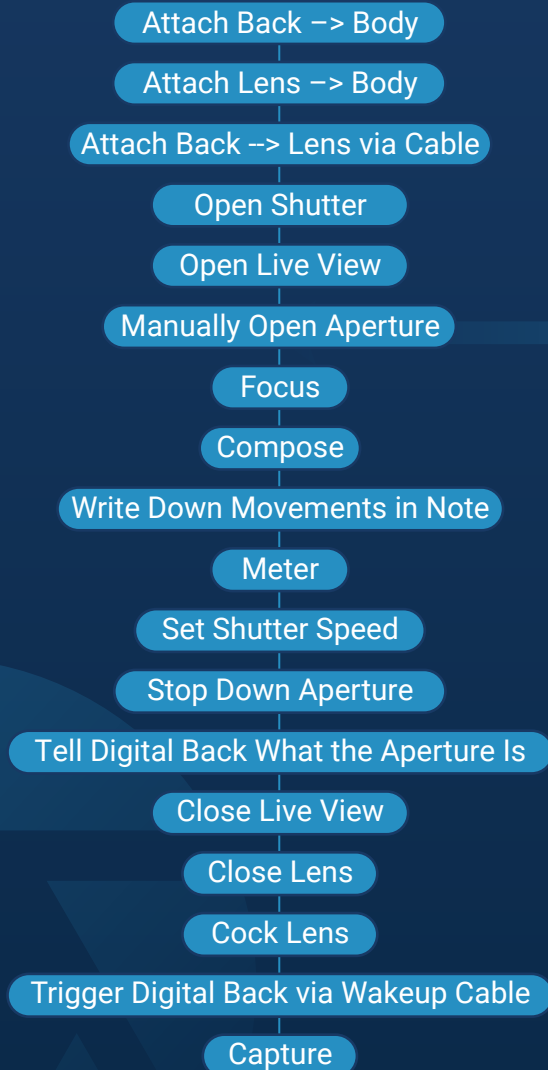

COMPARATIVE TECH CAMERA WORKFLOWS

IQ3 + CAMBO

IQ4 + XT