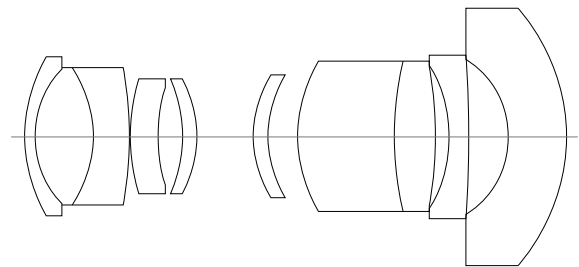

Schneider Kreuznach

45mm LS f/3.5

Specifications

Aperture range	f/3.5 - f/32
Angle of view	48°
Focusing system	Auto Focus / Manual
Filter	95mm
Optical construction	10 elements 7 groups
Lens hood	Bayonet
Flash sync	Up to 1/1600
LS shutter speed max.	1/1600s
XF FPS shutter speed max.	1/4000s
Weight	1.220g 2.68lb
Equivalent to 35mm	28mm

Lens Elements

10 elements, 7 groups

Focus range

Min. focus distance	55cm / 1.8ft
Maximum magnification ratio	0.116x
Area covered (WxH)	465mm x 349mm 18.3" x 13.7"

Compatibility

Mount	XF 645 Bayonet
Supported systems	XF Camera System 645 DF/DF ⁺
2x Teleconverter	no