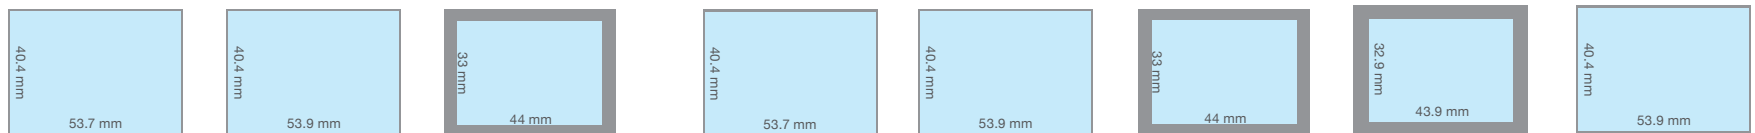

Sensor Sizes